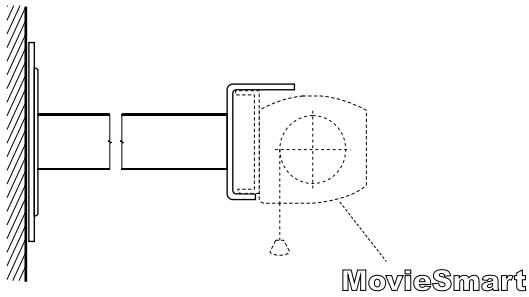

MovieSMART Motor

Wall distance bracket

Dimensions in cm

Product	L
Wall distance bracket 10 cm	10
Wall distance bracket 30 cm	30