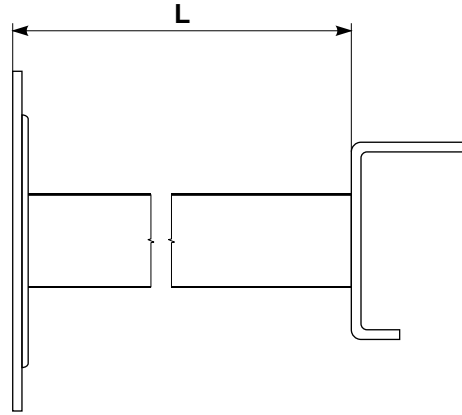

MovieSMART Motor

Wall distance bracket

Dimensions in cm

Product	L
Wall distance bracket 10 cm	10
Wall distance bracket 30 cm	30