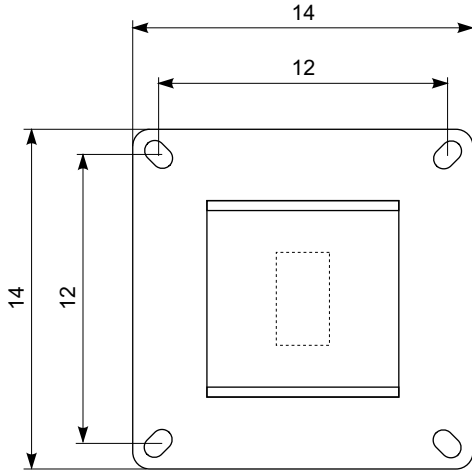

MovieSMART Motor

Wall distance bracket

Dimensions in cm

Product	L
Wall distance bracket 10 cm	10
Wall distance bracket 30 cm	30